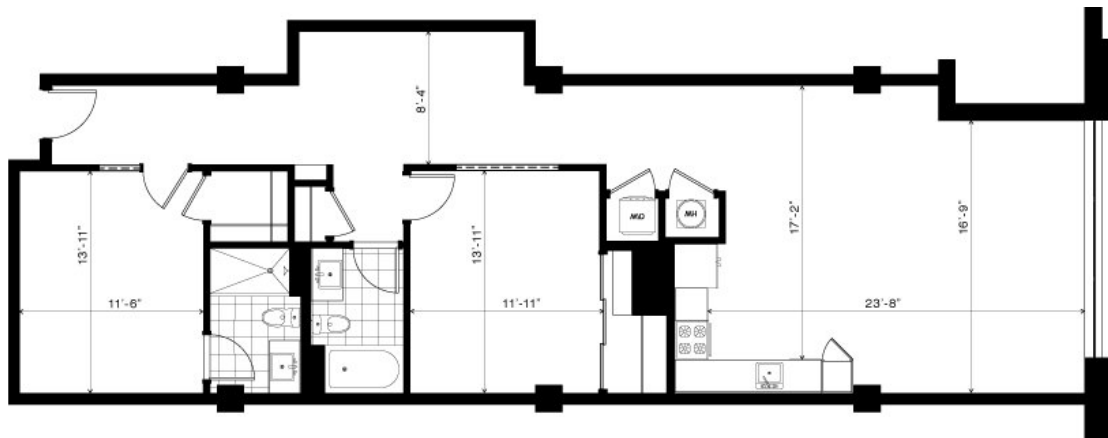

THE WOODRUFF

2 BED / 2 BATH

1330

SQ. FT.

FLATS
AT PONCE CITY MARKET

675 Ponce de Leon Avenue NE | Atlanta, GA 30308

www.flatsatpcm.com

Floor plans are artist's rendering. All dimensions are approximate. Actual product and specifications may vary in dimension or detail. Not all features are available in every apartment. Prices and availability are subject to change. Please see a representative for details.