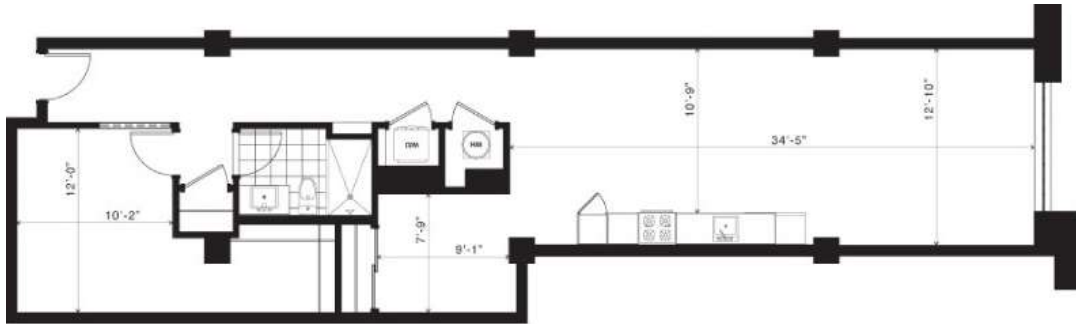

THE GLENWOOD

1 BED / 1 BATH

1060

SQ. FT.

FLATS

AT PONCE CITY MARKET

675 Ponce de Leon Avenue NE | Atlanta, GA 30308

www.flatsatpcm.com

Floor plans are artist's rendering. All dimensions are approximate. Actual product and specifications may vary in dimension or detail. Not all features are available in every apartment. Prices and availability are subject to change. Please see a representative for details.