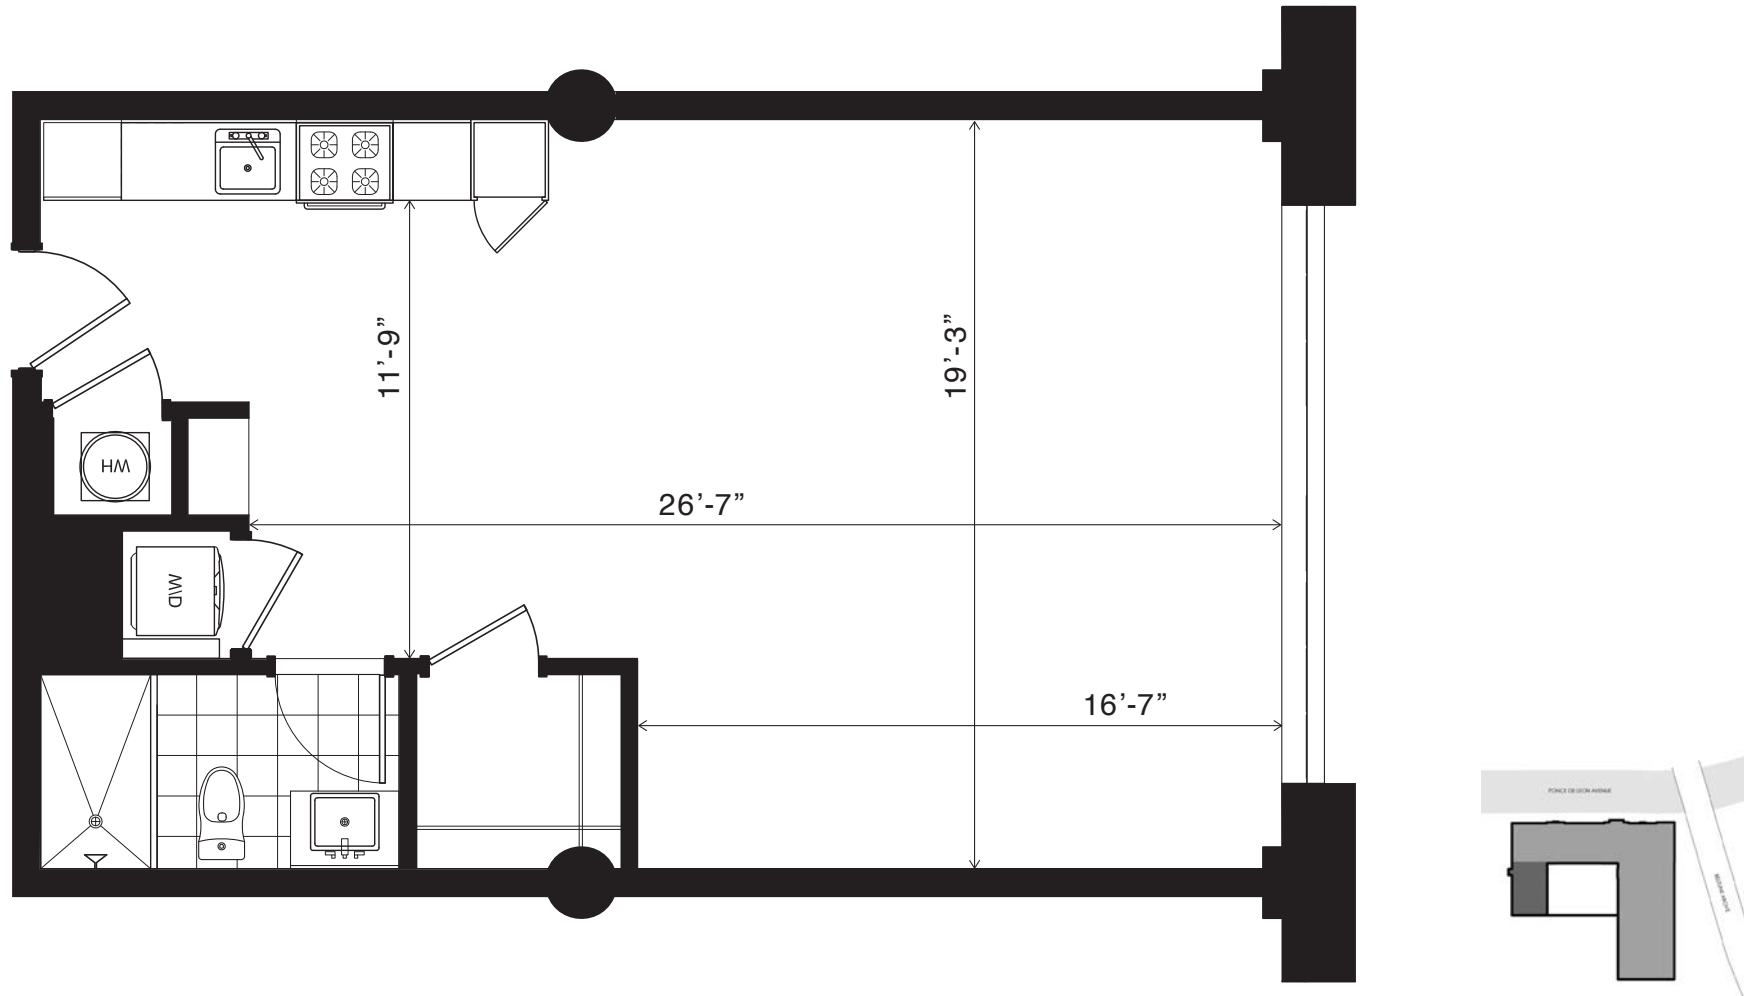

FLOORPLANS

TYPE

STUDIO

FLATS

AT PONCE CITY MARKET

UNIT
E5

655 SQUARE FEET

STUDIO

Floor plans are artist's rendering. All dimensions are approximate. Actual product and specifications may vary in dimension or detail. Not all features are available in every apartment. Prices and availability are subject to change. Please contact a representative for details.