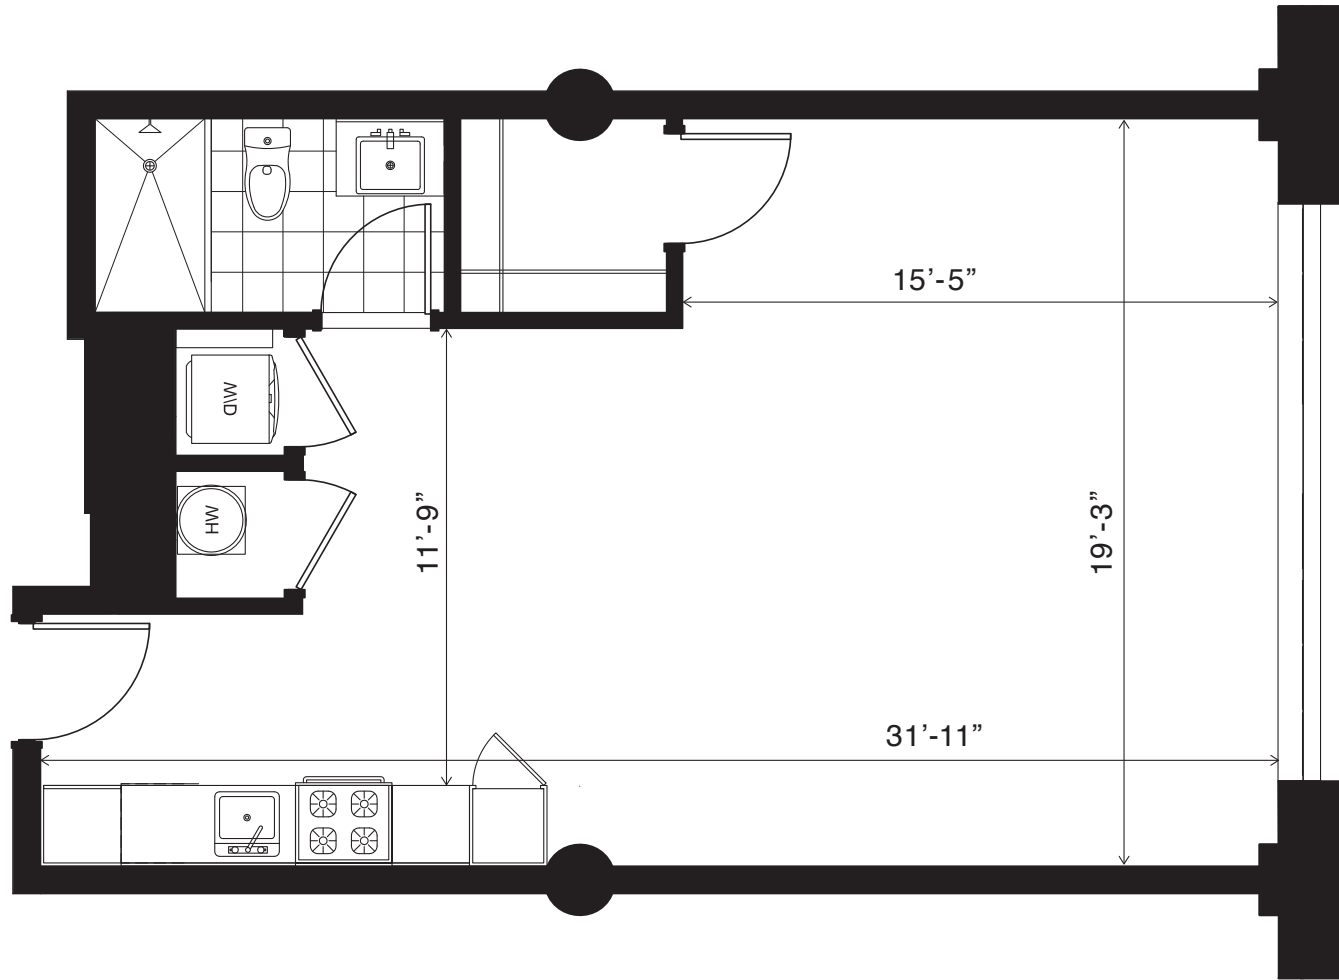

FLOORPLANS

TYPE

STUDIO

FLATS

AT PONCE CITY MARKET

UNIT  
E4

630 SQUARE FEET

STUDIO

Floor plans are artist's rendering. All dimensions are approximate. Actual product and specifications may vary in dimension or detail. Not all features are available in every apartment. Prices and availability are subject to change. Please contact a representative for details.