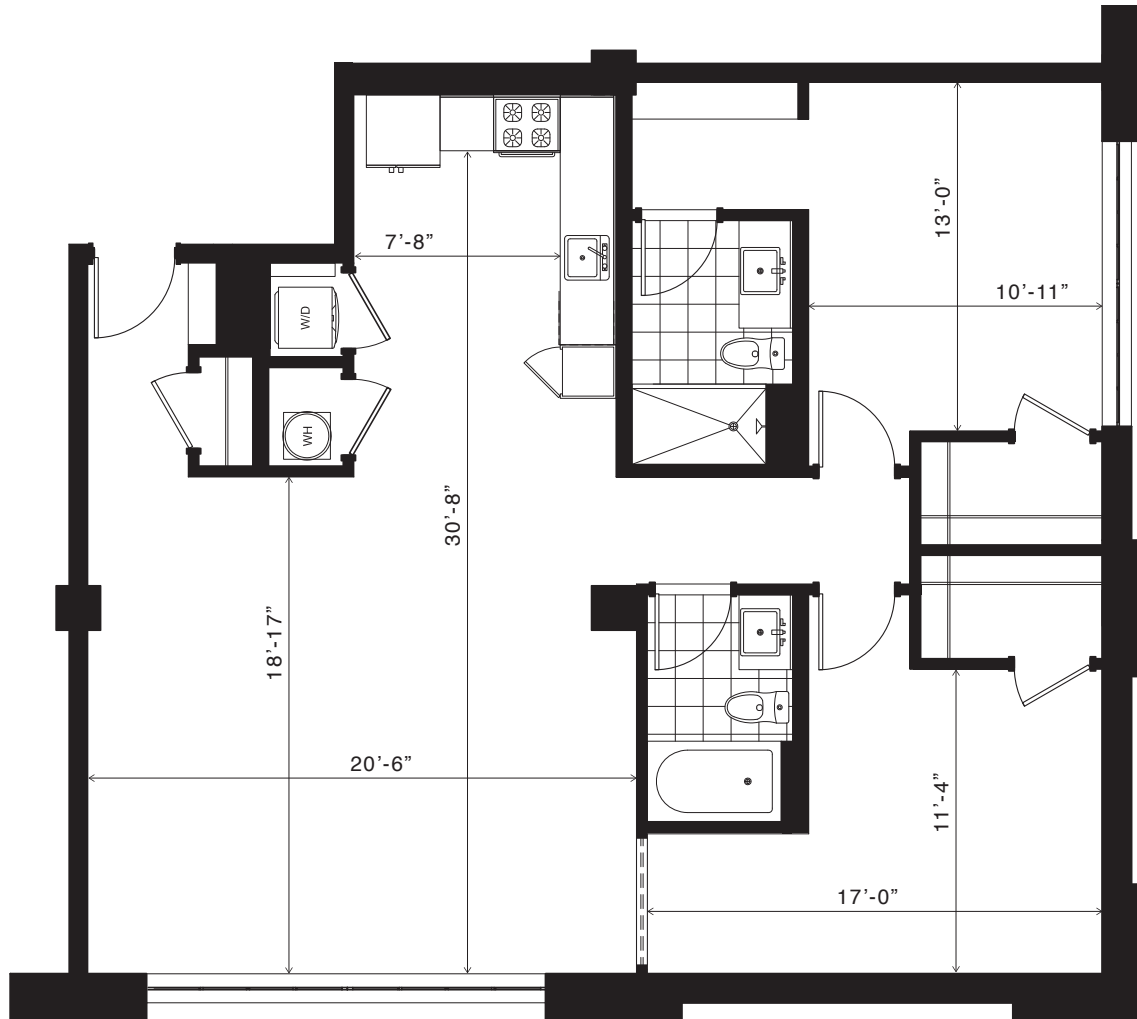

FLOORPLANS

TYPE

2/2

# FLATS

AT PONCE CITY MARKET

UNIT  
B1

1,265 SQUARE FEET

2 BEDROOM  
2 BATH

Floor plans are artist's rendering. All dimensions are approximate. Actual product and specifications may vary in dimension or detail. Not all features are available in every apartment. Prices and availability are subject to change. Please contact a representative for details.