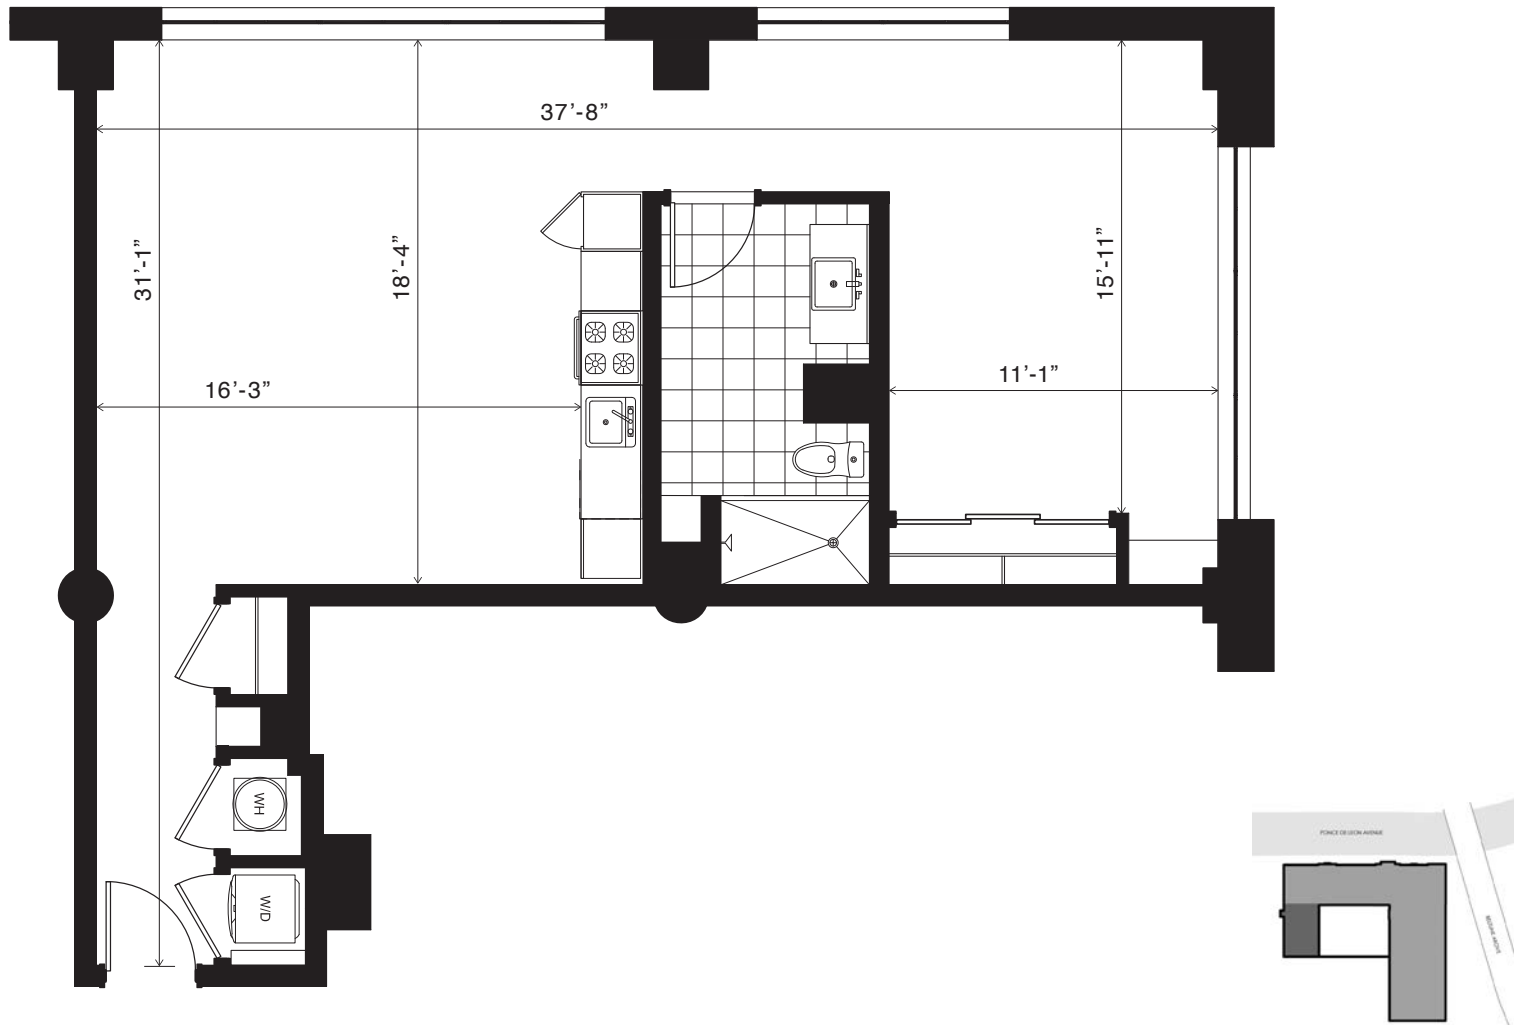

FLOORPLANS

TYPE

1/1

FLATS

AT PONCE CITY MARKET

UNIT
A6

840 SQUARE FEET

1 BEDROOM
1 BATH

Floor plans are artist's rendering. All dimensions are approximate. Actual product and specifications may vary in dimension or detail. Not all features are available in every apartment. Prices and availability are subject to change. Please contact a representative for details.