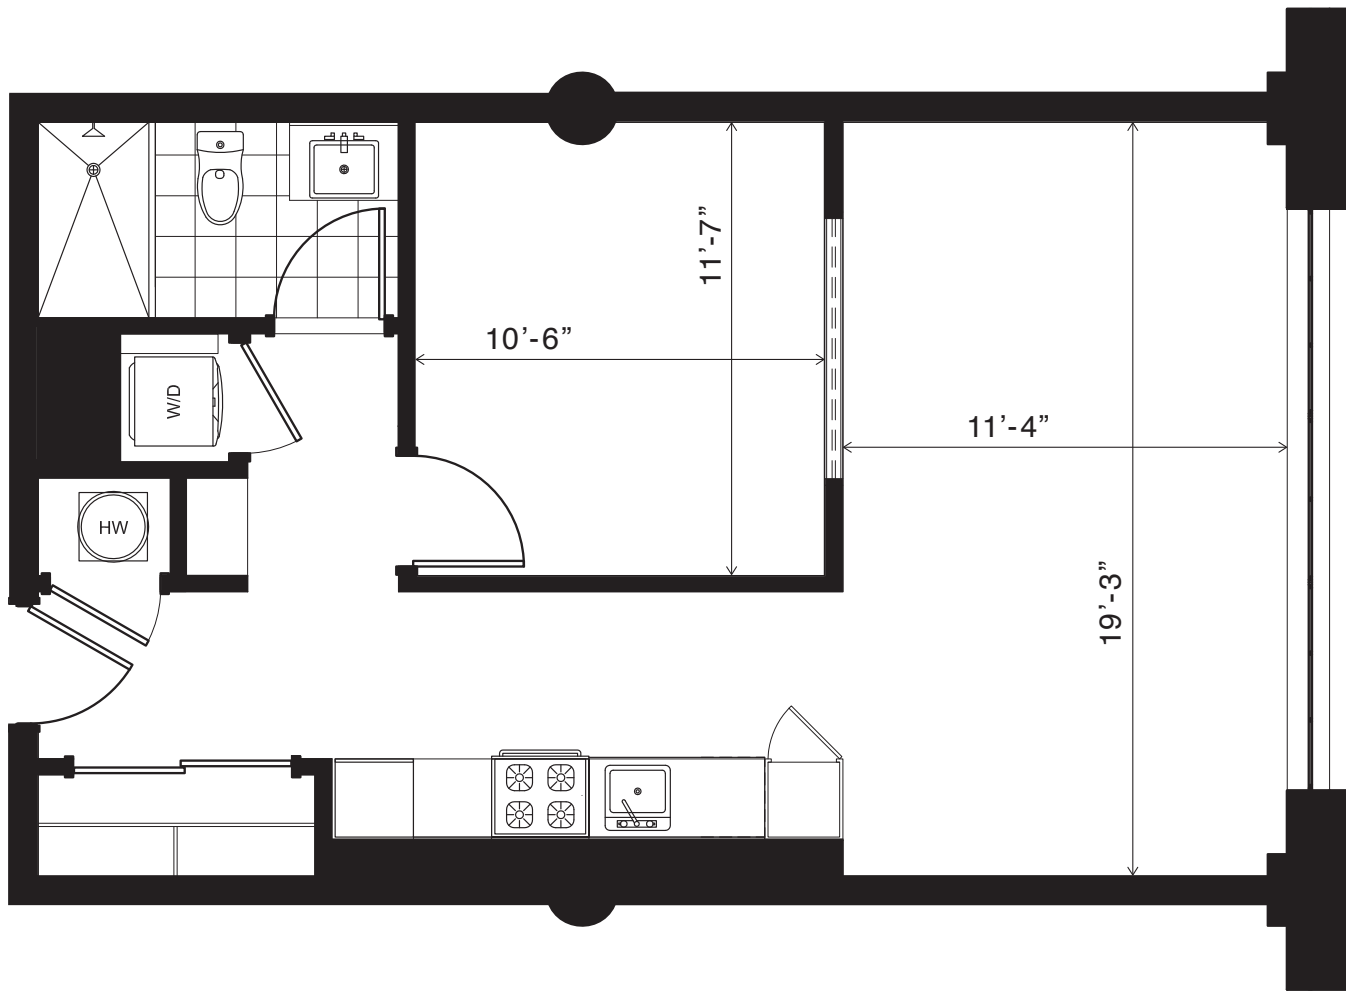

FLOORPLANS

TYPE

1/1

FLATS

AT PONCE CITY MARKET

UNIT
A5

655 SQUARE FEET

1 BEDROOM
1 BATH

Floor plans are artist's rendering. All dimensions are approximate. Actual product and specifications may vary in dimension or detail. Not all features are available in every apartment. Prices and availability are subject to change. Please contact a representative for details.