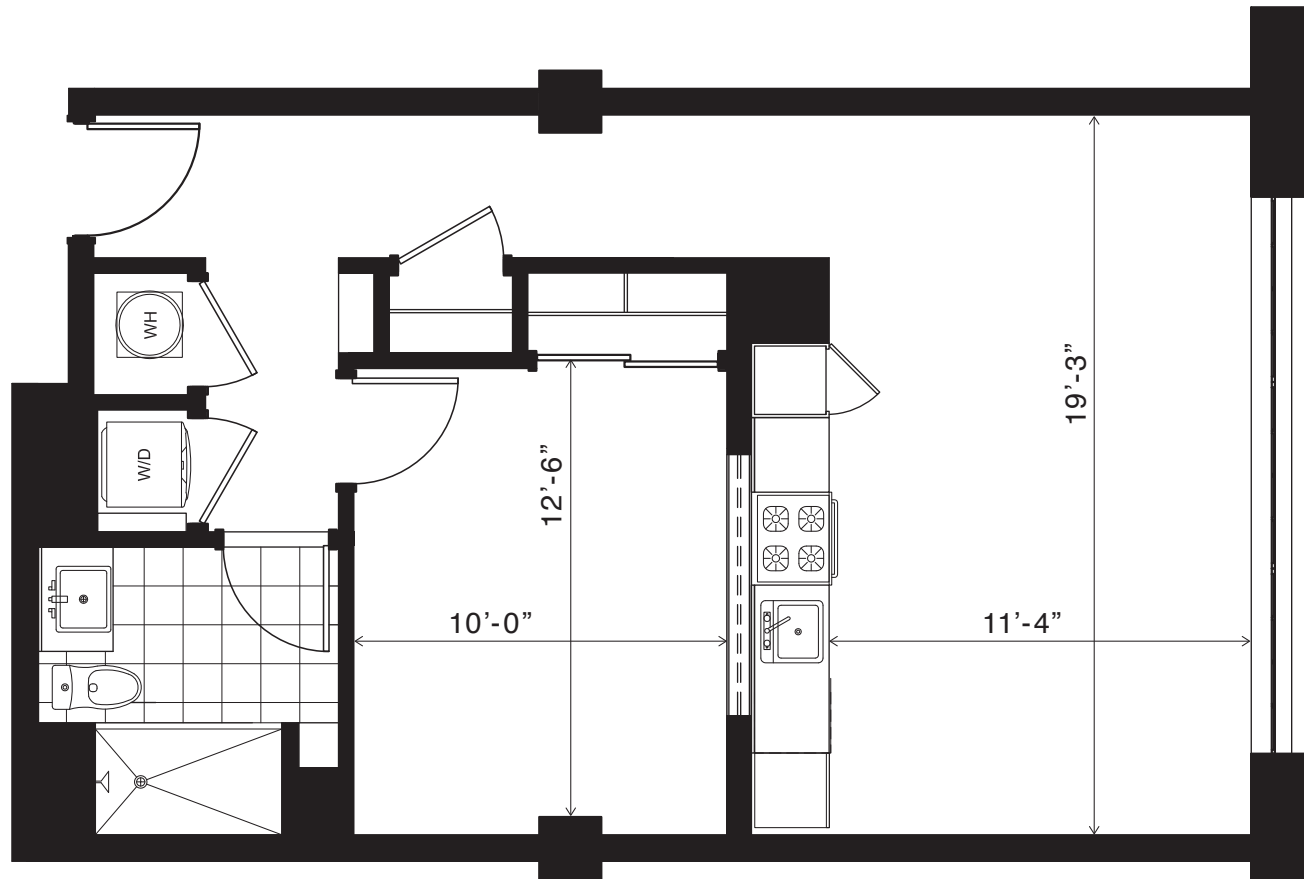

FLOORPLANS

TYPE

1/1

# FLATS

AT PONCE CITY MARKET

UNIT  
A1

655 SQUARE FEET

1 BEDROOM  
1 BATH

Floor plans are artist's rendering. All dimensions are approximate. Actual product and specifications may vary in dimension or detail. Not all features are available in every apartment. Prices and availability are subject to change. Please contact a representative for details.